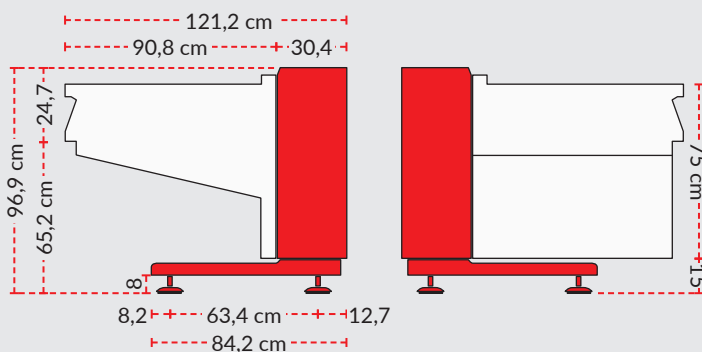

ICON9000

INSTALLATION ON SINGLE-FRONT CANTILEVER SUPPORT

Central room configuration

INSTALLATION RESTRICTIONS

Appliances NOT allowed to be positioned on cantilever installation: neutral surfaces 0N0PN-1N0PN-0T0PN-1T0PN, fryers 0N1FR7IX-0N1FR1EX- 0T1FR7IX-0T1FR1EX, boiling pans 14N1PD3G-14N1PI3G-14N1PI3E, automatic pasta cookers 10NCP1IA-12NCP1IA-20NCP2IA-10NCP1EA-12NCP1EA, refrigerated under counters 2NIBNC-2NIBBC, equipped uprights