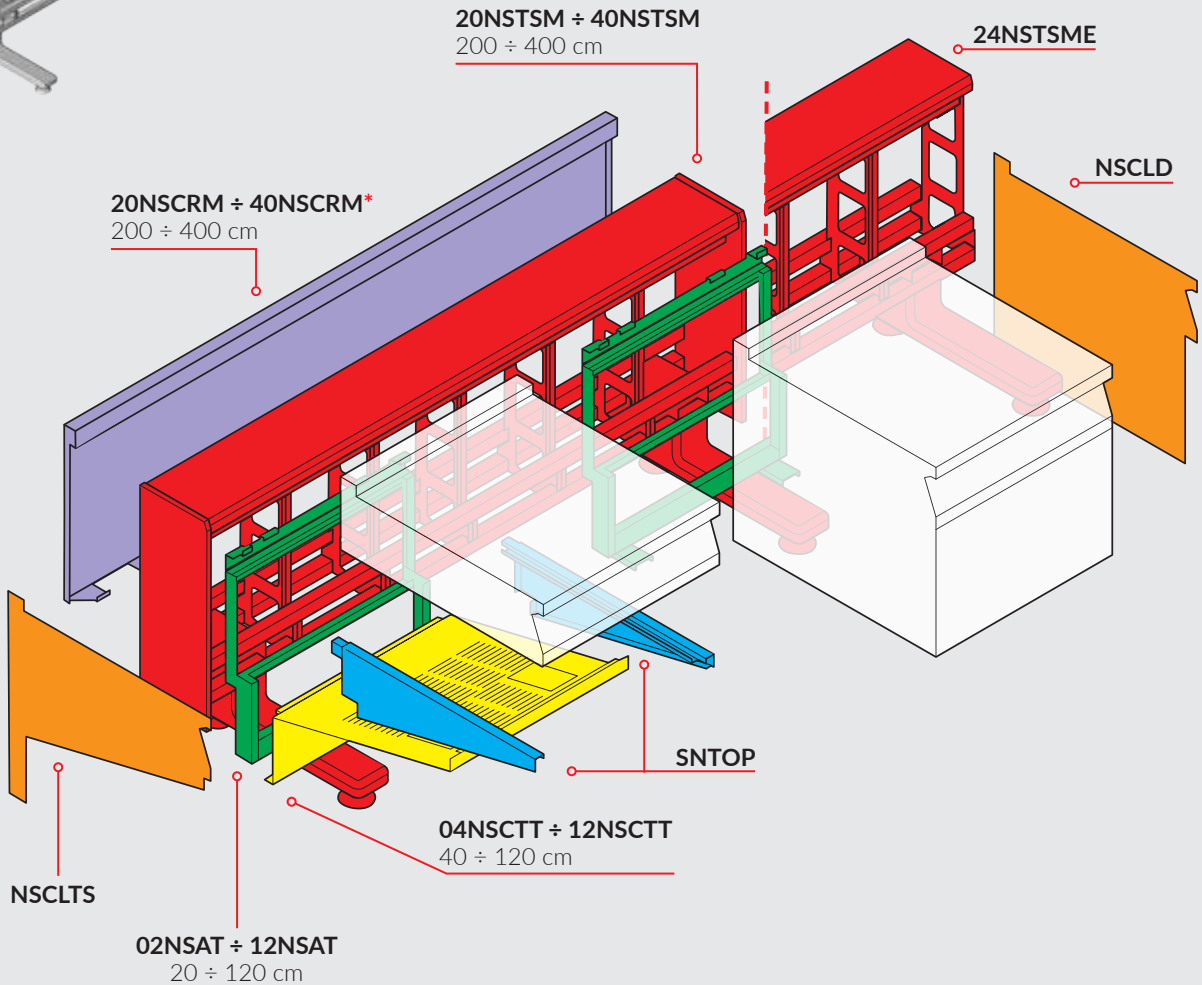

ICON9000

INSTALLATION ON SINGLE-FRONT CANTILEVER SUPPORT

Central room configuration

INSTALLATION RESTRICTIONS

Appliances NOT allowed to be positioned on cantilever installation: neutral surfaces 0N0PN-1N0PN-0T0PN-1T0PN, fryers 0N1FR7IX-0N1FR1EX- 0T1FR7IX-0T1FR1EX, boiling pans 14N1PD3G-14N1PI3G-14N1PI3E, automatic pasta cookers 10NCP1IA-12NCP1IA-20NCP2IA-10NCP1EA-12NCP1EA, refrigerated under counters 2NIBNC-2NIBBC, equipped uprights