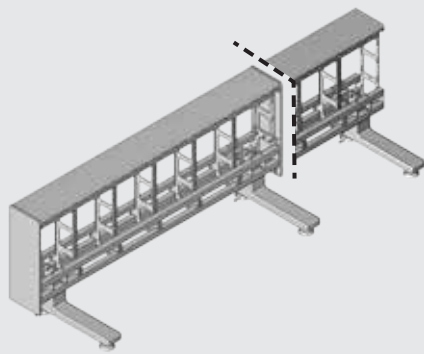

ICON9000

INSTALLATION ON SINGLE-FRONT CANTILEVER SUPPORT

Central room configuration

INSTALLATION RESTRICTIONS

Appliances NOT allowed to be positioned on cantilever installation: neutral surfaces 0N0PN-1N0PN-0T0PN-1T0PN, fryers 0N1FR7IX-0N1FR1EX- 0T1FR7IX-0T1FR1EX, boiling pans 14N1PD3G-14N1PI3G-14N1PI3E, automatic pasta cookers 10NCP1IA-12NCP1IA-20NCP2IA-10NCP1EA-12NCP1EA, refrigerated under counters 2NIBNC-2NIBBC, equipped uprights