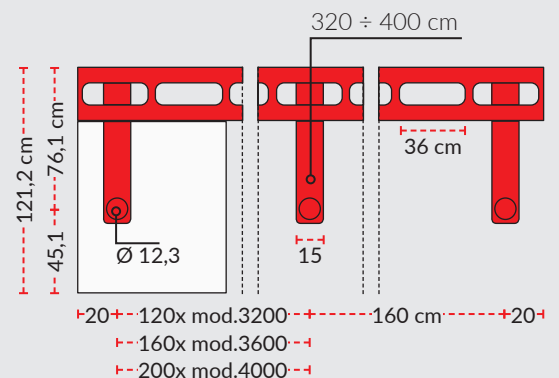

ICON9000

INSTALLATION ON SINGLE-FRONT CANTILEVER SUPPORT

Central room configuration

INSTALLATION RESTRICTIONS

Appliances NOT allowed to be positioned on cantilever installation: neutral surfaces 0N0PN-1N0PN-0T0PN-1T0PN, fryers 0N1FR7IX-0N1FR1EX- 0T1FR7IX-0T1FR1EX, boiling pans 14N1PD3G-14N1PI3G-14N1PI3E, automatic pasta cookers 10NCP1IA-12NCP1IA-20NCP2IA-10NCP1EA-12NCP1EA, refrigerated under counters 2NIBNC-2NIBBC, equipped uprights