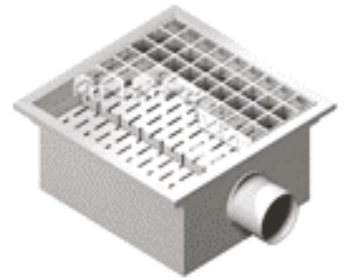

VO5050
GRATE FLOOR DRAIN 50X50, HORIZ. OUTLET

RANGE FEATURES

- Squared floor grates in 18-10 AISI 304 stainless steel, thickness 8/10.

FUNCTIONAL FEATURES

- Floor drain in 18-10 AISI 304 stainless steel, thickness 8/10.
Watertight basin with siphon drain outlet 80 mm in diameter.
- Removable floor grate 18-10 AISI 304 stainless steel at least 2 mm thick; grid size 25x25x30h mm.
- Removable stainless steel filter for all models.
- Horizontal drain.

Width	Cm	54,5
Depth	Cm	54,5
Height	Cm	16
Net weight	Kg	13,4

Standard connection V-Hz .