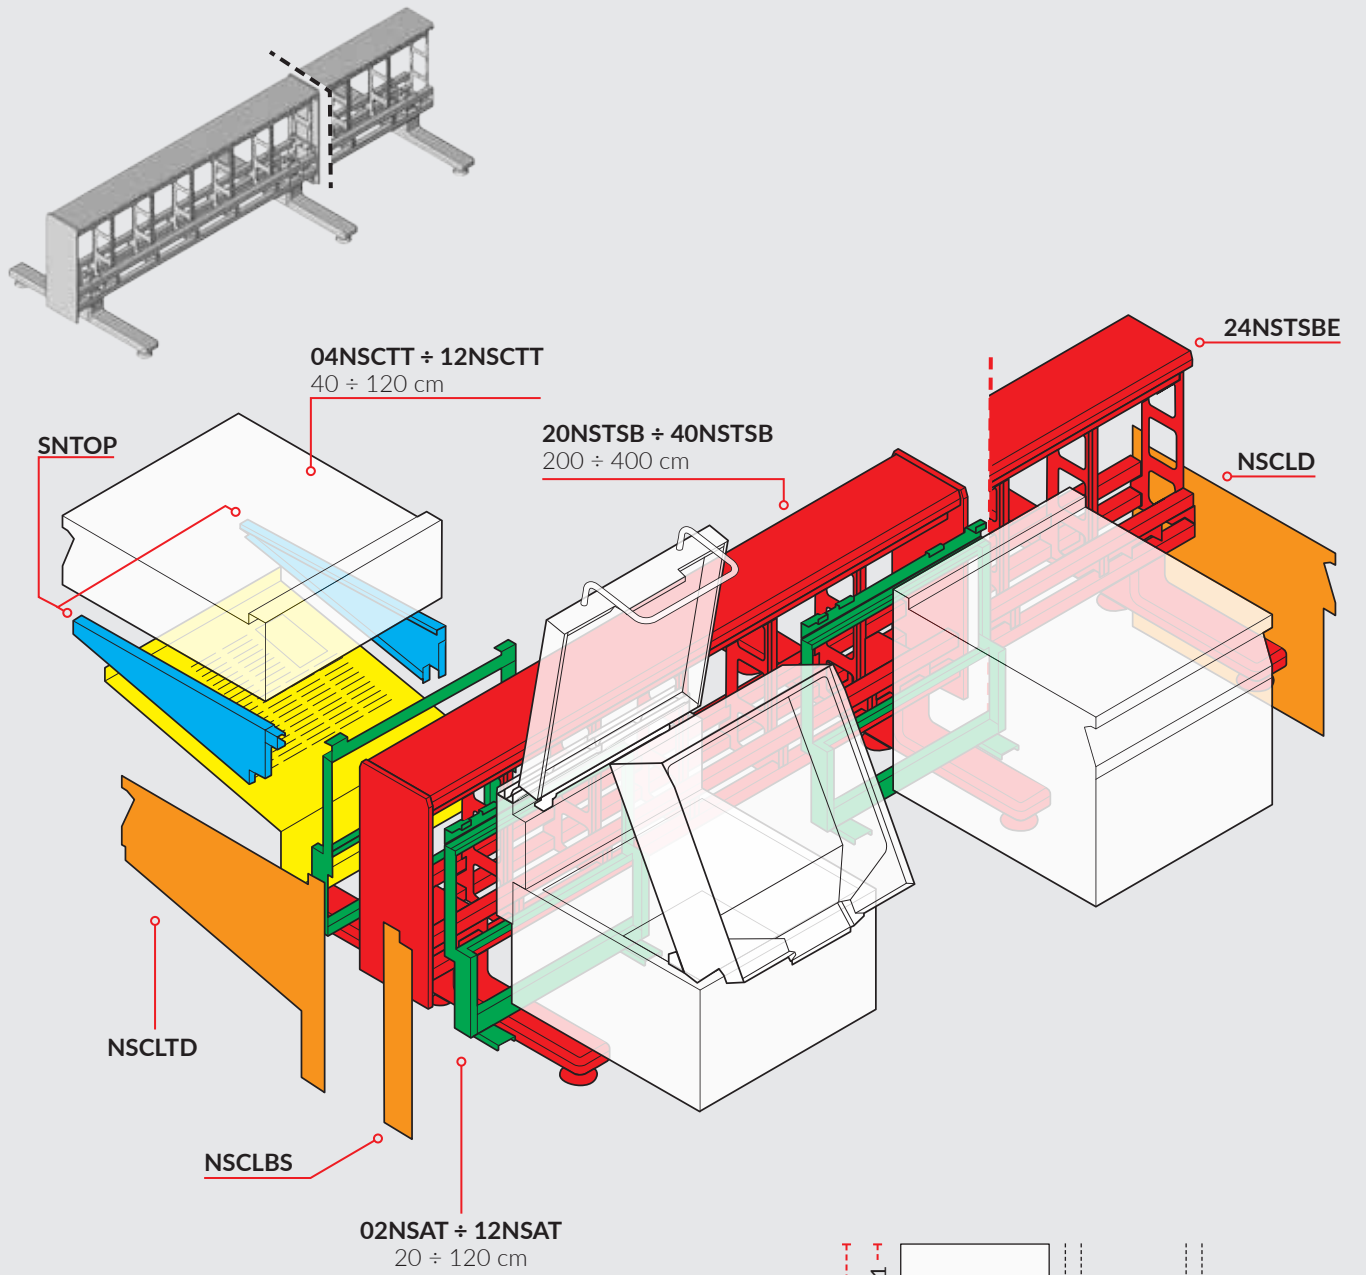

# ICON9000

## INSTALLATION ON DOUBLE-FRONT CANTILEVER SUPPORT

### INSTALLATION RESTRICTIONS

Appliances NOT allowed to be positioned on cantilever installation: neutral surfaces 0N0PN-1N0PN-0T0PN-1T0PN, fryers 0N1FR7IX-0N1FR1EX- 0T1FR7IX-0T1FR1EX, boiling pans 14N1PD3G-14N1PI3G-14N1PI3E, automatic pasta cookers 10NCP1IA-12NCP1IA-20NCP2IA-10NCP1EA-12NCP1EA, refrigerated under counters 2NIBNC-2NIBBC, equipped uprights